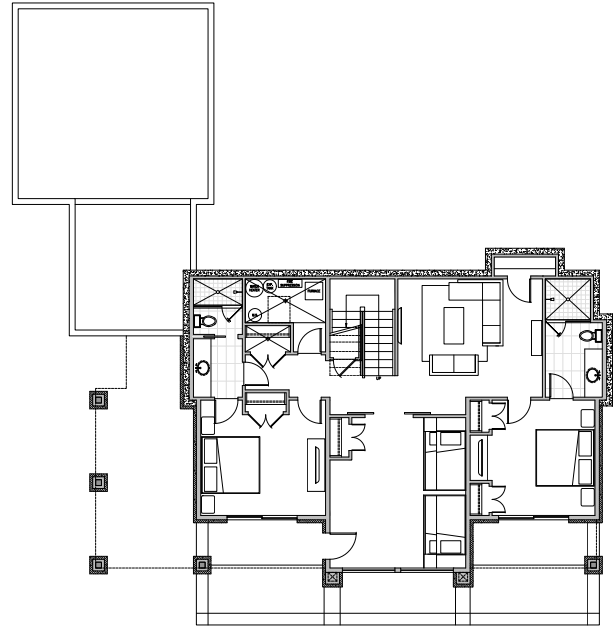

# THE COTTONWOOD

*FLOOR PLAN*

Four Bedrooms

Three-and-a-half Baths

Total Liveable Space: 3,226

## *MAIN LEVEL*

Indoor Living: 1,718 S.F.

## *LOWER LEVEL*

Indoor Living: 1,508 S.F.