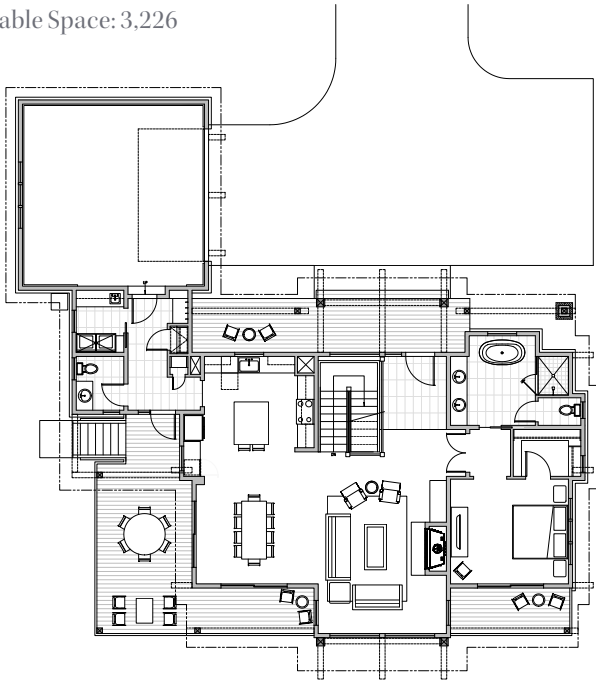

# THE COTTONWOOD

*FLOOR PLAN*

Four Bedrooms

Three-and-a-half Baths

Total Liveable Space: 3,226

## *MAIN LEVEL*

Indoor Living: 1,718 S.F.

## *LOWER LEVEL*

Indoor Living: 1,508 S.F.