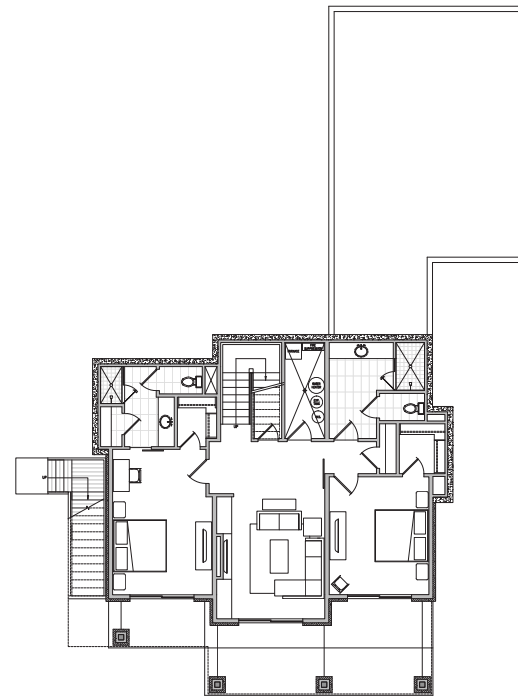

VICTORY RANCH

THE WILLOW FLOORPLAN

Four Bedrooms

Four-and-a-half Baths

Total Liveable Space: 3,599 S.F.

UPPER LEVEL

Indoor Living: 538 S.F.

MAIN LEVEL

Indoor Living: 1,778 S.F.

LOWER LEVEL Indoor

Living: 1,283 S.F.

**Option to convert living area to fifth bedroom*

Floor plans are subject to change without notice and are for presentation purposes only as they are not to scale. All dimensions and square footages are approximate and may vary due to uniqueness of the building design and congaration and no representation is made as the accuracy of such figures. Each office is independently owned and operated