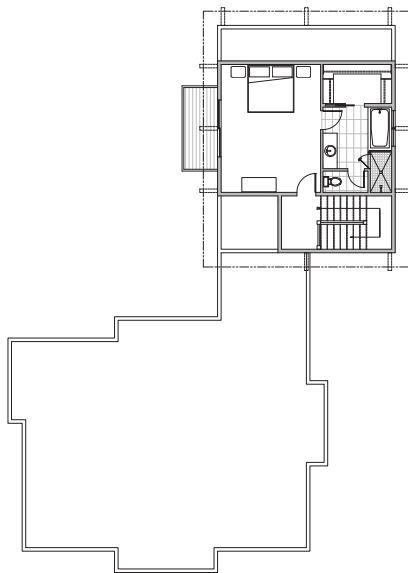

VICTORY RANCH

THE WILLOW FLOORPLAN

Four Bedrooms

Four-and-a-half Baths

Total Liveable Space: 3,599 S.F.

UPPER LEVEL

Indoor Living: 538 S.F.

MAIN LEVEL

Indoor Living: 1,778 S.F.

LOWER LEVEL Indoor

Living: 1,283 S.F.

**Option to convert living area to fifth bedroom*

Floor plans are subject to change without notice and are for presentation purposes only as they are not to scale. All dimensions and square footages are approximate and may vary due to uniqueness of the building design and congaration and no representation is made as the accuracy of such figures. Each office is independently owned and operated