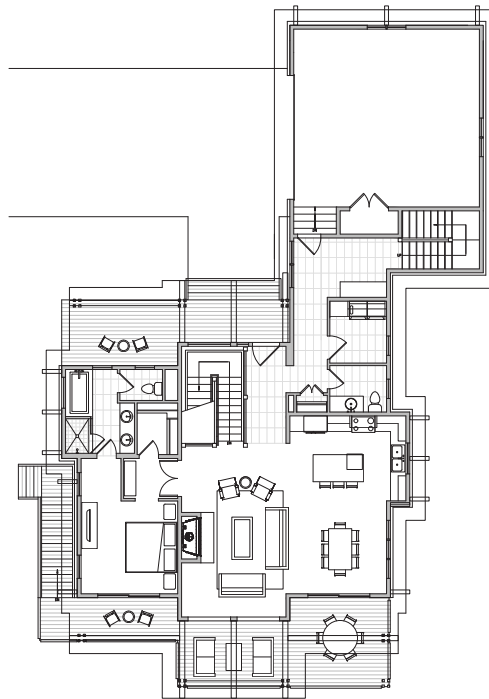

VICTORY RANCH

THE WILLOW FLOORPLAN

Four Bedrooms

Four-and-a-half Baths

Total Liveable Space: 3,599 S.F.

UPPER LEVEL

Indoor Living: 538 S.F.

MAIN LEVEL

Indoor Living: 1,778 S.F.

LOWER LEVEL Indoor

Living: 1,283 S.F.

**Option to convert living area to fifth bedroom*

Floor plans are subject to change without notice and are for presentation purposes only as they are not to scale. All dimensions and square footages are approximate and may vary due to uniqueness of the building design and congaration and no representation is made as the accuracy of such figures. Each office is independently owned and operated